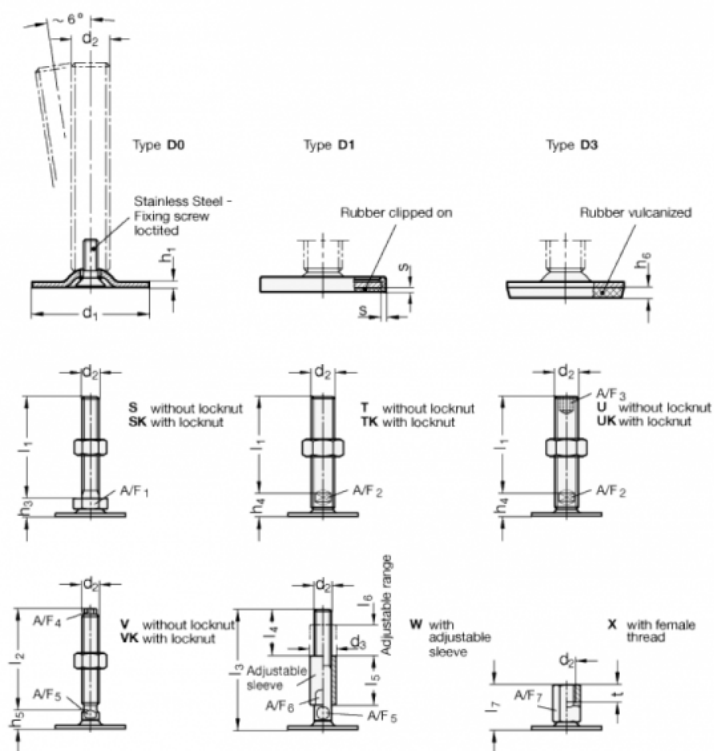

Article number: 204180M20100D1T
 Description: E+G levelling foot
 GN 41-80-M20-100-D1-T
 Note: T Without nut, Wrench flat at the bottom

Measures

- A/F2 = 15
- d1 = 80
- d2 = M20
- h1 = 3
- h4 = 18
- h6 =
- h1 = 100
- s = 2